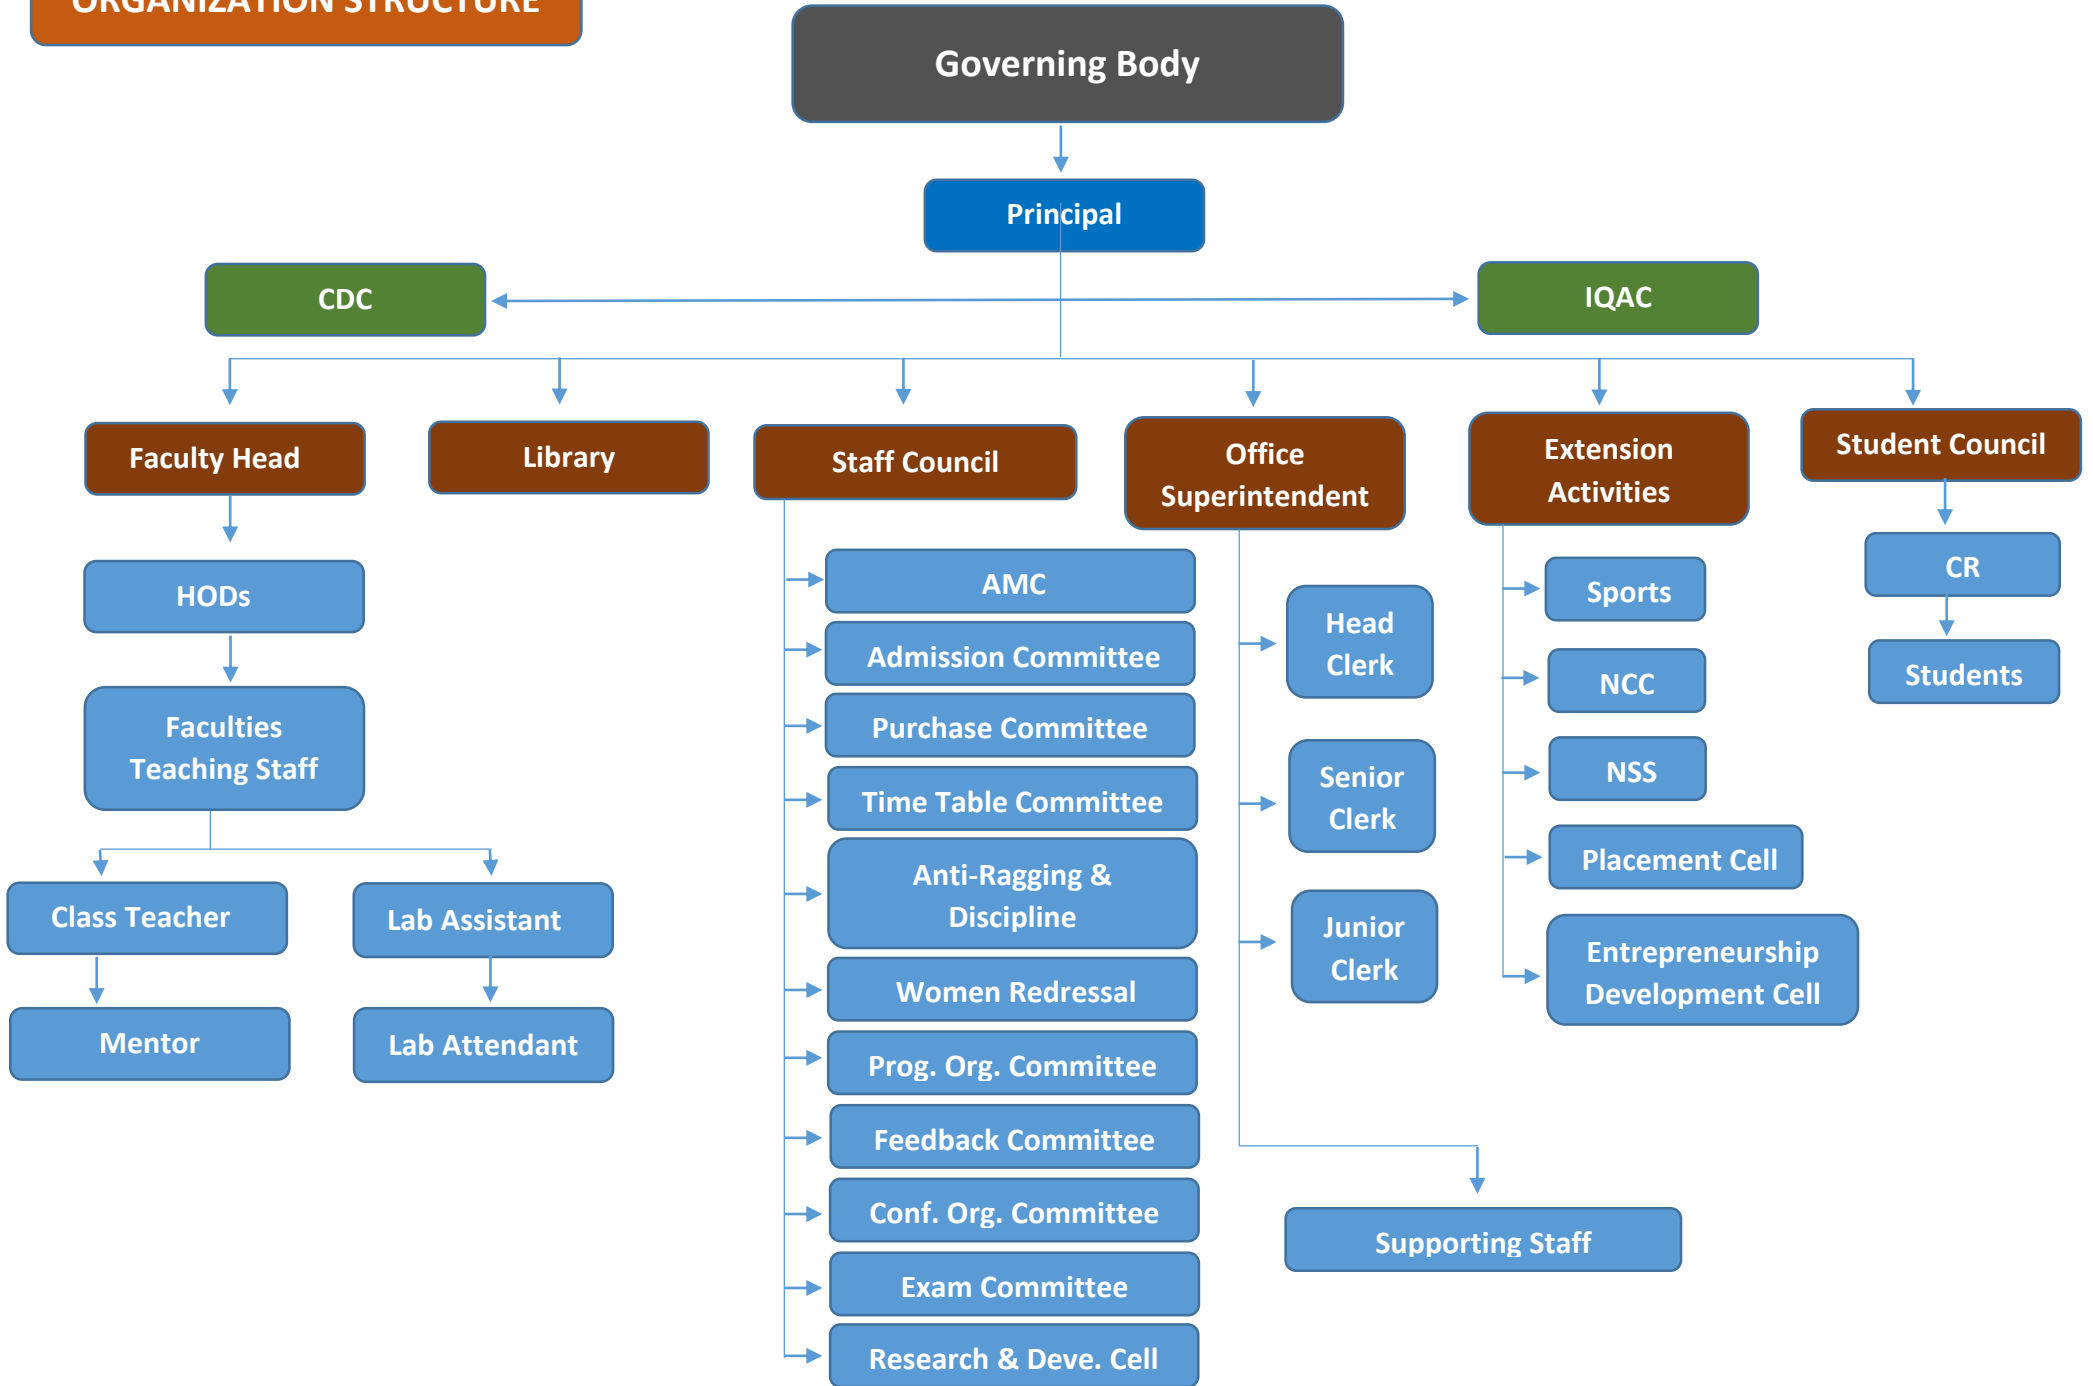

ORGANIZATION STRUCTURE

Organogram: Jawaharlal Nehru Arts, Commerce & Science College, Wadi, Nagpur